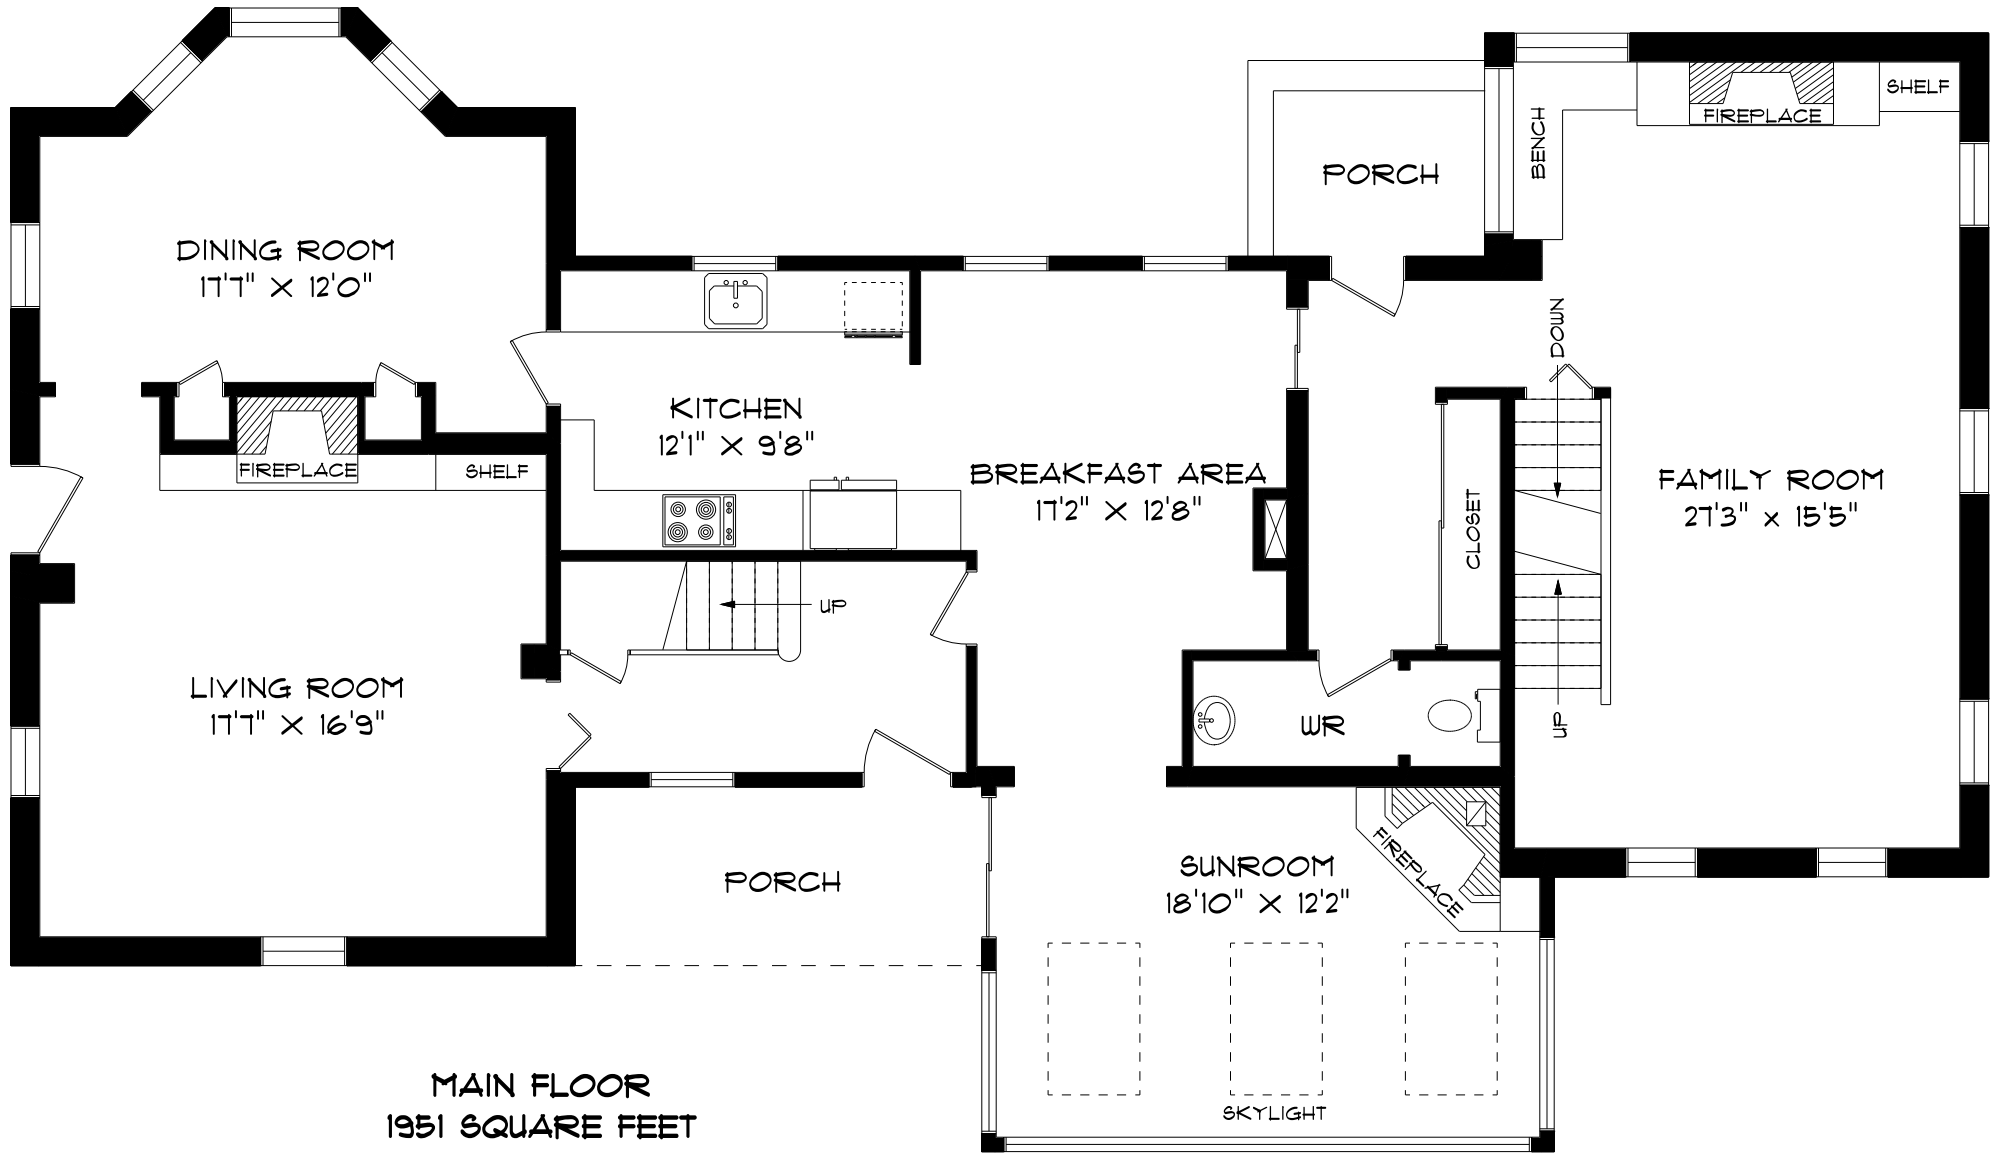

2090 LLOYDTOWN AURORA ROAD

MAIN FLOOR
1951 SQUARE FEET

PLANIT
-MEASURING-

PHONE 905-271-7010
FAX 905-271-4468
PLANS@PLANITMEASURING.COM

MEASURED ON AUGUST 29, 2013

ROOM SIZES SHOULD BE CONSIDERED APPROXIMATE
SINCE MEASUREMENTS ARE SUBJECT TO CERTIFICATION.

© 2013 PLANIT MEASURING®